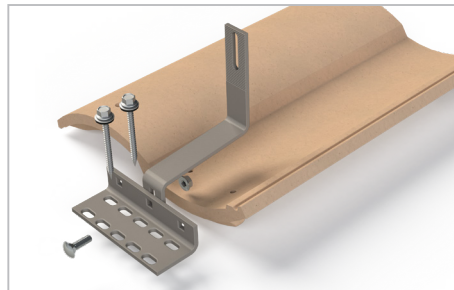

SOLARHOOKS

SOLARHOOKS is a complete line of versatile attachment solutions for tile roofs. Simple to install and designed for maximum convenience, **SOLARHOOKS** includes an assortment of tile hooks to solve any challenge, from universal hooks to specific shapes for flat and Spanish tiles. **SOLARHOOKS** are kitted with lag bolts for maximum convenience and have a bead blasted stainless steel finish. With **SOLARHOOKS**, you have everything you need for a quick, professional tile installation.

SIMPLE INSTALLATION

Lag bolts & EPDM washers included

VERSATILITY

Available with multiple hole patterns and slotted connections for adjustability

ASSORTMENT

Designs for Universal, Flat & Spanish tile

THE COMPLETE TILE ROOF SOLUTION

FOR QUESTIONS OR CUSTOMER SERVICE VISIT UNIRAC.COM OR CALL (505) 248-2702

SOLARHOOKS

APPLICATION GUIDE

MODEL	SOLARHOOK UNIV SIDE MT CT5	SOLARHOOK FLAT SIDE MT AT1	SOLARHOOK SPANISH SIDE MT CT1	SOLARHOOK FLAT SIDE MT ST1
PART NUMBER	004CT5S	004AT1S	004CT1S	004ST1S
MATERIAL	Bead Blasted 304 Stainless Steel	Bead Blasted 304 Stainless Steel	Bead Blasted 304 Stainless Steel	Bead Blasted 304 Stainless Steel
APPLICATION	Best in low wind / snow regions	Best in low wind / snow regions	Best in low wind / snow regions	Best in low wind / snow regions
USES EXISTING TILES	Yes	Yes	Yes	Yes
RAIL OR RAIL-LESS	Rail	Rail	Rail	Rail
MOUNTING METHOD	Side Mount	Side Mount	Side Mount	Side Mount
DIRECT MOUNT, NO L-FOOT REQUIRED	✓	✓	✓	✓
ADJUSTABLE	✓			
FLAT TILE	✓	✓		✓
S TILE	✓		✓	
W TILE	✓			
UNIVERSAL TILE	✓			
SIMPLE INSTALLATION	✓	✓	✓	✓
NO TILE MOD. REQUIRED	✓	✓	✓	✓
WARRANTY	25-Year	25-Year	25-Year	25-Year