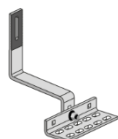

SIMPLE INSTALLATION

Lag bolts & EPDM washers included

VERSATILITY

Available with multiple hole patterns and slotted connections for adjustability

ASSORTMENT

Designs for Universal, Flat & Spanish tile

THE COMPLETE TILE ROOF SOLUTION

FOR QUESTIONS OR CUSTOMER SERVICE VISIT UNIRAC.COM OR CALL (505) 248-2702

SOLARHOOKS

APPLICATION GUIDE

MODEL	SOLARHOOK UNIV SIDE MT CT5	SOLARHOOK FLAT SIDE MT AT1	SOLARHOOK SPANISH SIDE MT CT1	SOLARHOOK FLAT SIDE MT ST1
PART NUMBER	004CT5S	004AT1S	004CT1S	004ST1S
MATERIAL	Bead Blasted 304 Stainless Steel	Bead Blasted 304 Stainless Steel	Bead Blasted 304 Stainless Steel	Bead Blasted 304 Stainless Steel
APPLICATION	Best in low wind / snow regions	Best in low wind / snow regions	Best in low wind / snow regions	Best in low wind / snow regions
USES EXISTING TILES	Yes	Yes	Yes	Yes
RAIL OR RAIL-LESS	Rail	Rail	Rail	Rail
MOUNTING METHOD	Side Mount	Side Mount	Side Mount	Side Mount
DIRECT MOUNT, NO L-FOOT REQUIRED	✓	✓	✓	✓
ADJUSTABLE	✓			
FLAT TILE	✓	✓		✓
S TILE	✓		✓	
W TILE	✓			
UNIVERSAL TILE	✓			
SIMPLE INSTALLATION	✓	✓	✓	✓
NO TILE MOD. REQUIRED	✓	✓	✓	✓
WARRANTY	25-Year	25-Year	25-Year	25-Year