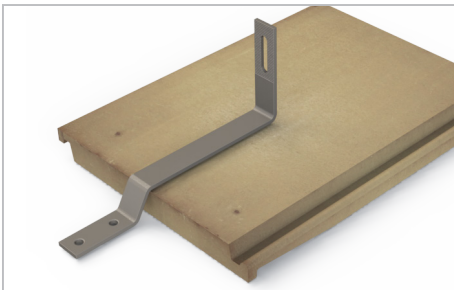

SOLARHOOKS

SOLARHOOKS is a complete line of versatile attachment solutions for tile roofs. Simple to install and designed for maximum convenience, **SOLARHOOKS** includes an assortment of tile hooks to solve any challenge, from universal hooks to specific shapes for flat and Spanish tiles. **SOLARHOOKS** are kitted with lag bolts for maximum convenience and have a bead blasted stainless steel finish. With **SOLARHOOKS**, you have everything you need for a quick, professional tile installation.

SIMPLE INSTALLATION

Lag bolts & EPDM washers included

VERSATILITY

Available with multiple hole patterns and slotted connections for adjustability

ASSORTMENT

Designs for Universal, Flat & Spanish tile

THE COMPLETE TILE ROOF SOLUTION

FOR QUESTIONS OR CUSTOMER SERVICE VISIT UNIRAC.COM OR CALL (505) 248-2702

SOLARHOOKS

APPLICATION GUIDE

MODEL	SOLARHOOK UNIV SIDE MT CT5	SOLARHOOK FLAT SIDE MT AT1	SOLARHOOK SPANISH SIDE MT CT1	SOLARHOOK FLAT SIDE MT ST1
PART NUMBER	004CT5S	004AT1S	004CT1S	004ST1S
MATERIAL	Bead Blasted 304 Stainless Steel	Bead Blasted 304 Stainless Steel	Bead Blasted 304 Stainless Steel	Bead Blasted 304 Stainless Steel
APPLICATION	Best in low wind / snow regions	Best in low wind / snow regions	Best in low wind / snow regions	Best in low wind / snow regions
USES EXISTING TILES	Yes	Yes	Yes	Yes
RAIL OR RAIL-LESS	Rail	Rail	Rail	Rail
MOUNTING METHOD	Side Mount	Side Mount	Side Mount	Side Mount
DIRECT MOUNT, NO L-FOOT REQUIRED	✓	✓	✓	✓
ADJUSTABLE	✓			
FLAT TILE	✓	✓		✓
S TILE	✓		✓	
W TILE	✓			
UNIVERSAL TILE	✓			
SIMPLE INSTALLATION	✓	✓	✓	✓
NO TILE MOD. REQUIRED	✓	✓	✓	✓
WARRANTY	25-Year	25-Year	25-Year	25-Year