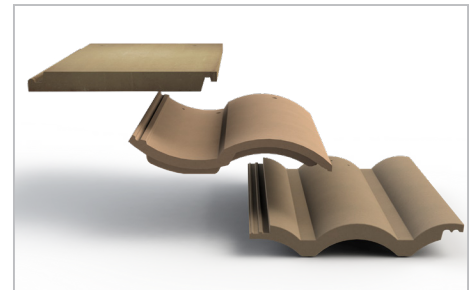

SOLARHOOKS

SOLARHOOKS is a complete line of versatile attachment solutions for tile roofs. Simple to install and designed for maximum convenience, **SOLARHOOKS** includes an assortment of tile hooks to solve any challenge, from universal hooks to specific shapes for flat and Spanish tiles. **SOLARHOOKS** are kitted with lag bolts for maximum convenience and have a bead blasted stainless steel finish. With **SOLARHOOKS**, you have everything you need for a quick, professional tile installation.

SIMPLE INSTALLATION

Lag bolts & EPDM washers included

VERSATILITY

Available with multiple hole patterns and slotted connections for adjustability

ASSORTMENT

Designs for Universal, Flat & Spanish tile

THE COMPLETE TILE ROOF SOLUTION

FOR QUESTIONS OR CUSTOMER SERVICE VISIT UNIRAC.COM OR CALL (505) 248-2702

SOLARHOOKS

APPLICATION GUIDE

MODEL	SOLARHOOK UNIV SIDE MT CT5	SOLARHOOK FLAT SIDE MT AT1	SOLARHOOK SPANISH SIDE MT CT1	SOLARHOOK FLAT SIDE MT ST1
PART NUMBER	004CT5S	004AT1S	004CT1S	004ST1S
MATERIAL	Bead Blasted 304 Stainless Steel	Bead Blasted 304 Stainless Steel	Bead Blasted 304 Stainless Steel	Bead Blasted 304 Stainless Steel
APPLICATION	Best in low wind / snow regions	Best in low wind / snow regions	Best in low wind / snow regions	Best in low wind / snow regions
USES EXISTING TILES	Yes	Yes	Yes	Yes
RAIL OR RAIL-LESS	Rail	Rail	Rail	Rail
MOUNTING METHOD	Side Mount	Side Mount	Side Mount	Side Mount
DIRECT MOUNT, NO L-FOOT REQUIRED	✓	✓	✓	✓
ADJUSTABLE	✓			
FLAT TILE	✓	✓		✓
S TILE	✓		✓	
W TILE	✓			
UNIVERSAL TILE	✓			
SIMPLE INSTALLATION	✓	✓	✓	✓
NO TILE MOD. REQUIRED	✓	✓	✓	✓
WARRANTY	25-Year	25-Year	25-Year	25-Year