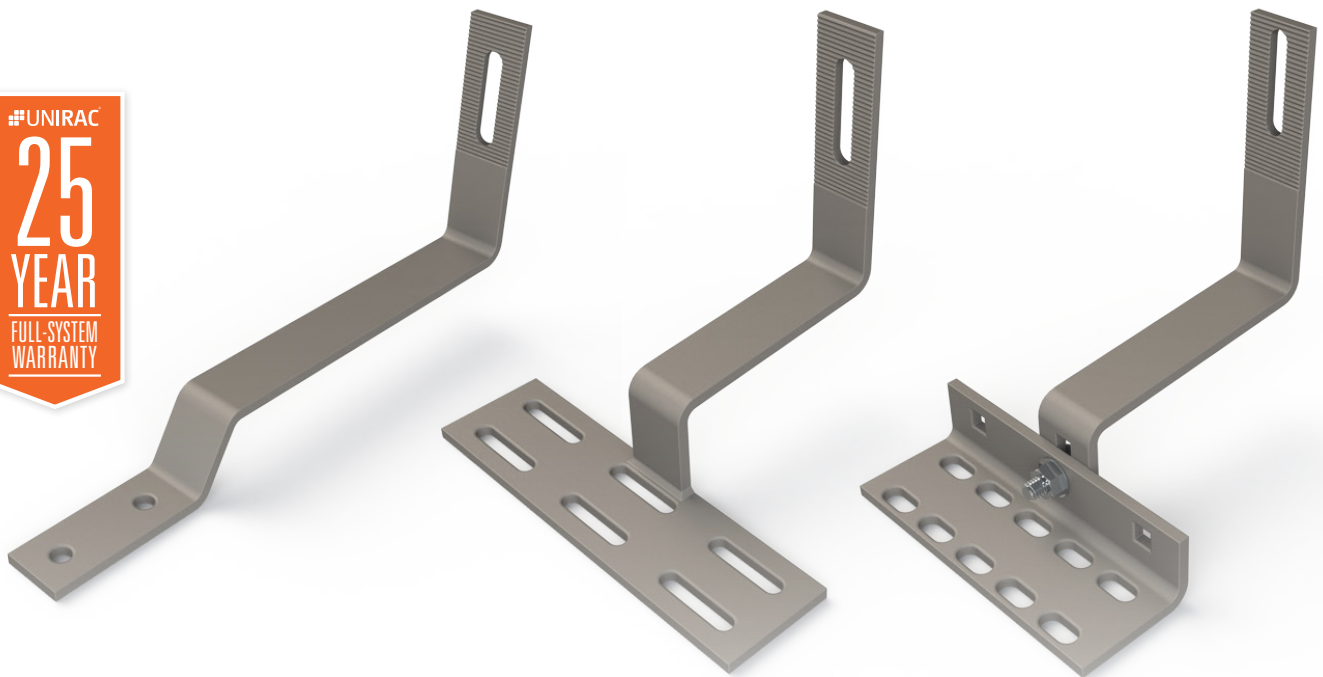

SOLARHOOKS

SOLARHOOKS is a complete line of versatile attachment solutions for tile roofs. Simple to install and designed for maximum convenience, **SOLARHOOKS** includes an assortment of tile hooks to solve any challenge, from universal hooks to specific shapes for flat and Spanish tiles. **SOLARHOOKS** are kitted with lag bolts for maximum convenience and have a bead blasted stainless steel finish. With **SOLARHOOKS**, you have everything you need for a quick, professional tile installation.

SIMPLE INSTALLATION

Lag bolts & EPDM washers included

VERSATILITY

Available with multiple hole patterns and slotted connections for adjustability

ASSORTMENT

Designs for Universal, Flat & Spanish tile

THE COMPLETE TILE ROOF SOLUTION

FOR QUESTIONS OR CUSTOMER SERVICE VISIT UNIRAC.COM OR CALL (505) 248-2702

SOLARHOOKS

APPLICATION GUIDE

MODEL	SOLARHOOK UNIV SIDE MT CT5	SOLARHOOK FLAT SIDE MT AT1	SOLARHOOK SPANISH SIDE MT CT1	SOLARHOOK FLAT SIDE MT ST1
PART NUMBER	004CT5S	004AT1S	004CT1S	004ST1S
MATERIAL	Bead Blasted 304 Stainless Steel	Bead Blasted 304 Stainless Steel	Bead Blasted 304 Stainless Steel	Bead Blasted 304 Stainless Steel
APPLICATION	Best in low wind / snow regions	Best in low wind / snow regions	Best in low wind / snow regions	Best in low wind / snow regions
USES EXISTING TILES	Yes	Yes	Yes	Yes
RAIL OR RAIL-LESS	Rail	Rail	Rail	Rail
MOUNTING METHOD	Side Mount	Side Mount	Side Mount	Side Mount
DIRECT MOUNT, NO L-FOOT REQUIRED	✓	✓	✓	✓
ADJUSTABLE	✓			
FLAT TILE	✓	✓		✓
S TILE	✓		✓	
W TILE	✓			
UNIVERSAL TILE	✓			
SIMPLE INSTALLATION	✓	✓	✓	✓
NO TILE MOD. REQUIRED	✓	✓	✓	✓
WARRANTY	25-Year	25-Year	25-Year	25-Year